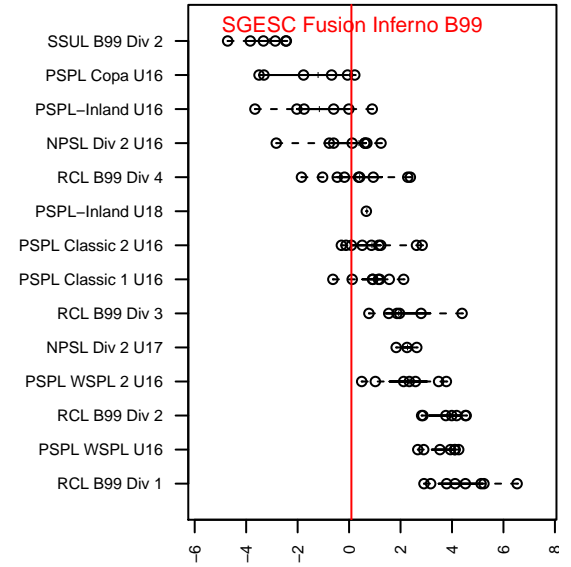

SGESC Fusion Inferno B99

Spanaway Graham Eatonville SC
 Graham, WA
 B99 total strength=1259
 attack=6.68 defense=3.6
 fall league = PSPL Classic 2 U16

alt names used:
 Fusion [B]99 (SGEOSC)
 SGEOSC Fusion 99
 SGEOSC FUSION 99' ()

Venues played:
 2015 KITG BU16 Green
 2015 PSPL Classic 2 U16
 2015 WA Cup HS Silver U16

SGESC Fusion Inferno B99
 Dots are actual minus expected GF (blue circles) and GA (red triangles).
 Blue line is smoothed change in attack strength. Red is smoothed change in defense strength.

**attack and defense variance (black dot)
relative to other teams
and top 10 in region**

**attack and defense rating
relative to others at age
and all opponents in last 13 months**

Performance relative to 13 month average